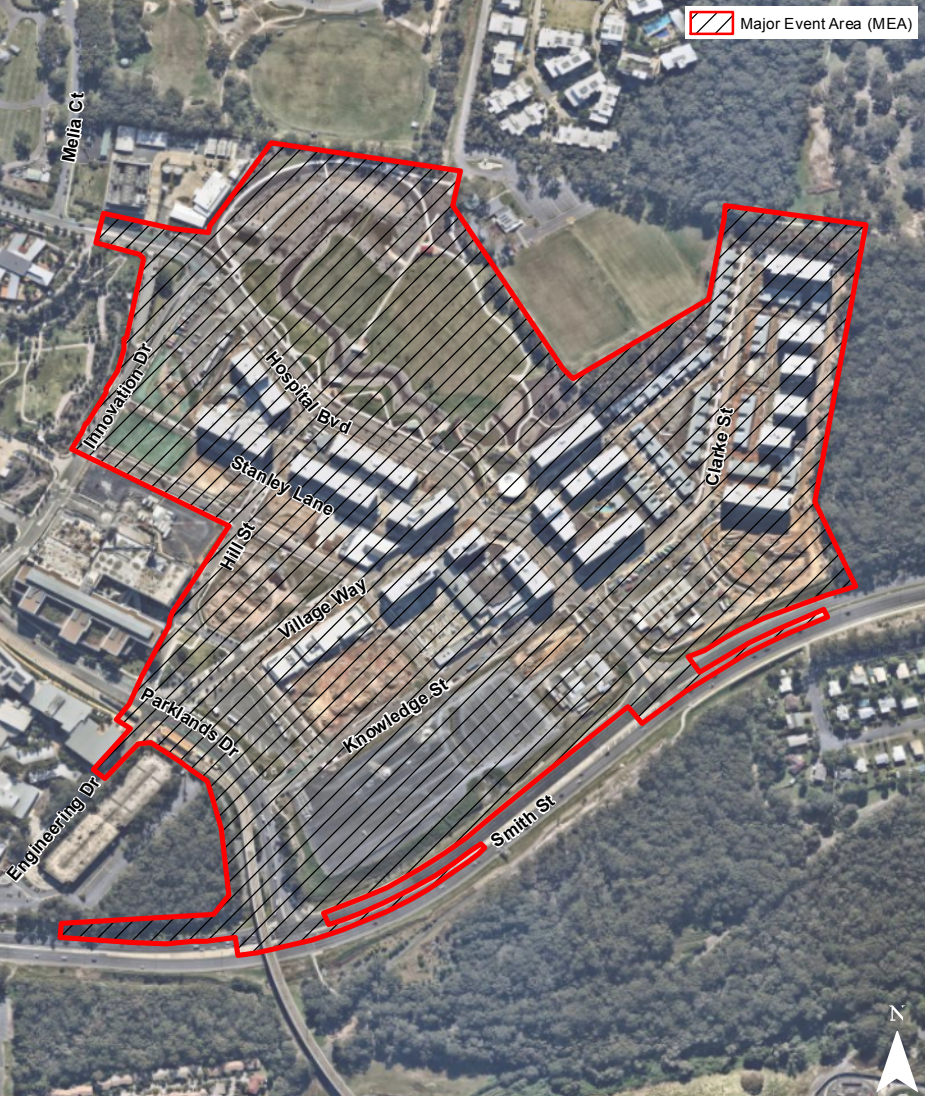


 Major Event Area (MEA)

Melia Ct

Innovation Dr

Hospital Blvd

Stanley Lane

Hill St

Village Way

Parklands Dr

Knowledge St

Engineering Dr

Smith St

Clarke St

COMMONWEALTH GAMES VILLAGE MAJOR EVENT AREA

Aerial imagery provided by Nearmap.