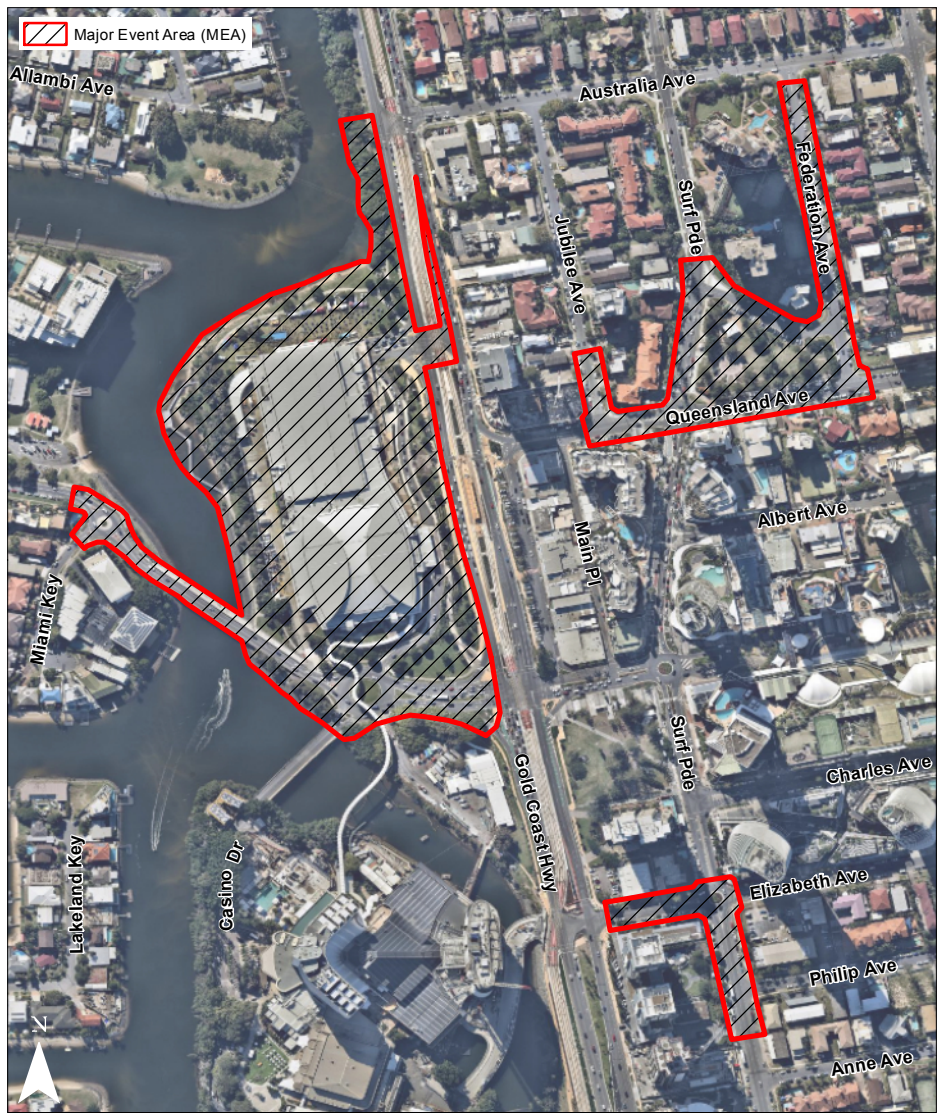


 Major Event Area (MEA)

GOLD COAST CONVENTION AND EXHIBITION CENTRE MAJOR EVENT AREA

Aerial imagery provided by Nearmap.